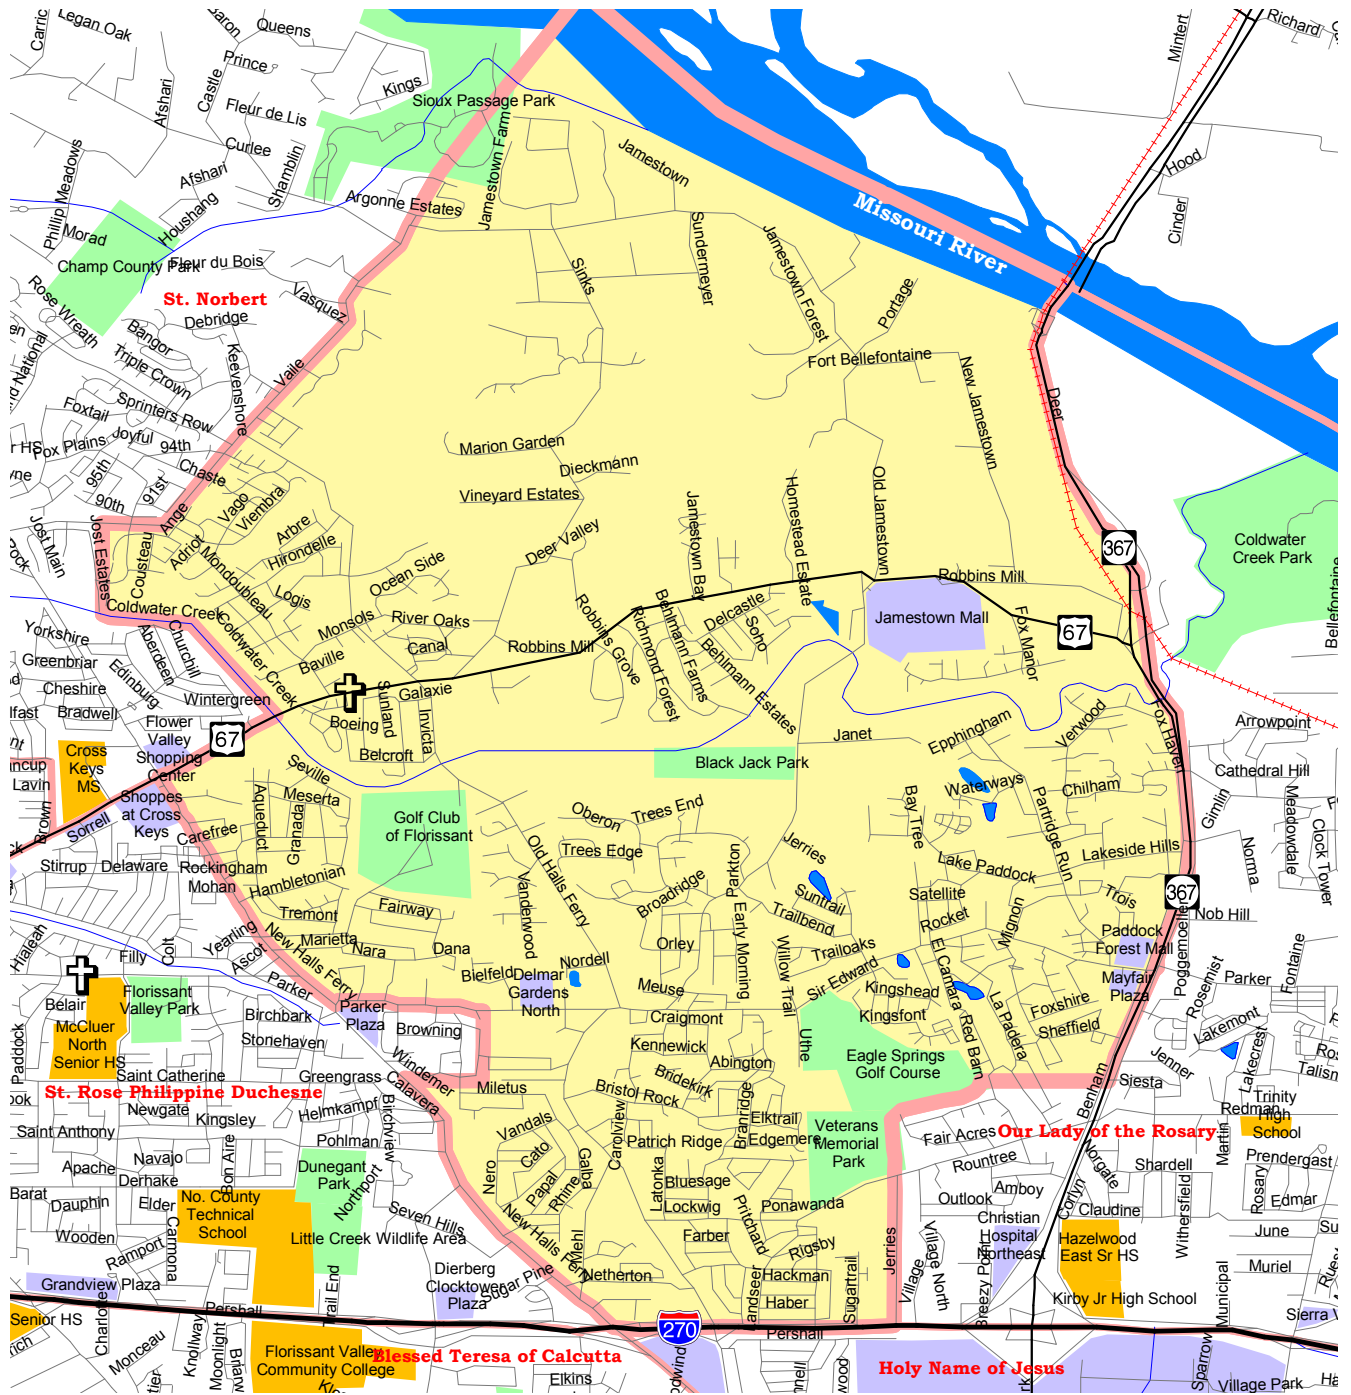

# St. Angela Merici - Florissant Parish Map

- |   |                                 |   |                                    |
|---|---------------------------------|---|------------------------------------|
|  | Parish Boundaries               |  | Schools                            |
|  | County Boundaries               |  | Government, Industrial, Commercial |
|  | Small Rivers, Creeks, & Streams |  | Territorial Parish Church          |
|  | Railroad Tracks                 |  | Personal Parish Church             |
|  | Parks & Golf Courses            |  | Mission, Chapel, Oratory or Shrine |